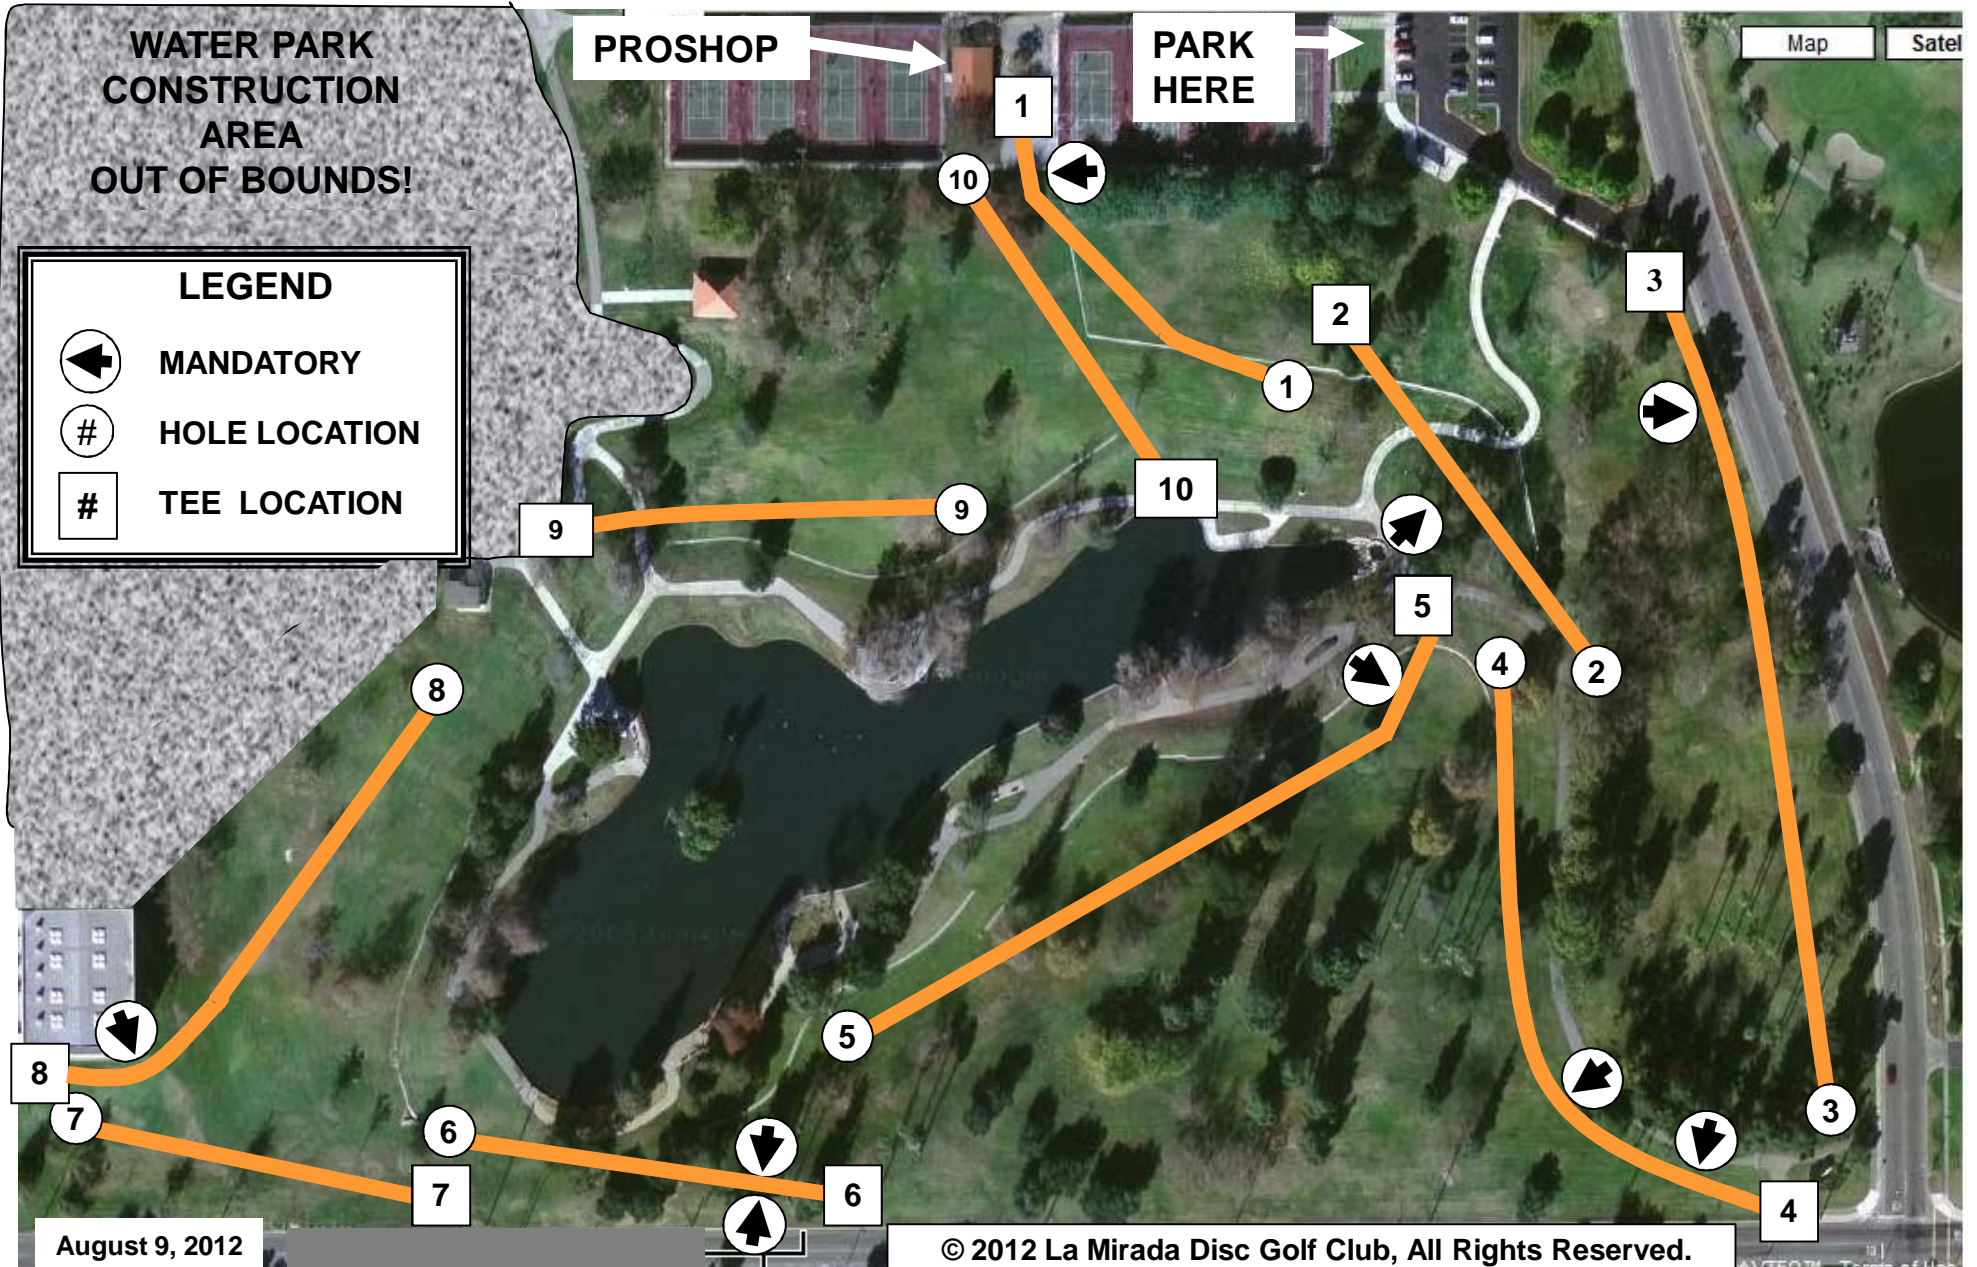

**CHAMPIONSHIP MAP
HOLES 1 THROUGH 10**

WWW.LMDGC.ORG

La Mirada Regional Park
13701 Adelfa Drive
La Mirada, CA.

August 9, 2012

© 2012 La Mirada Disc Golf Club, All Rights Reserved.